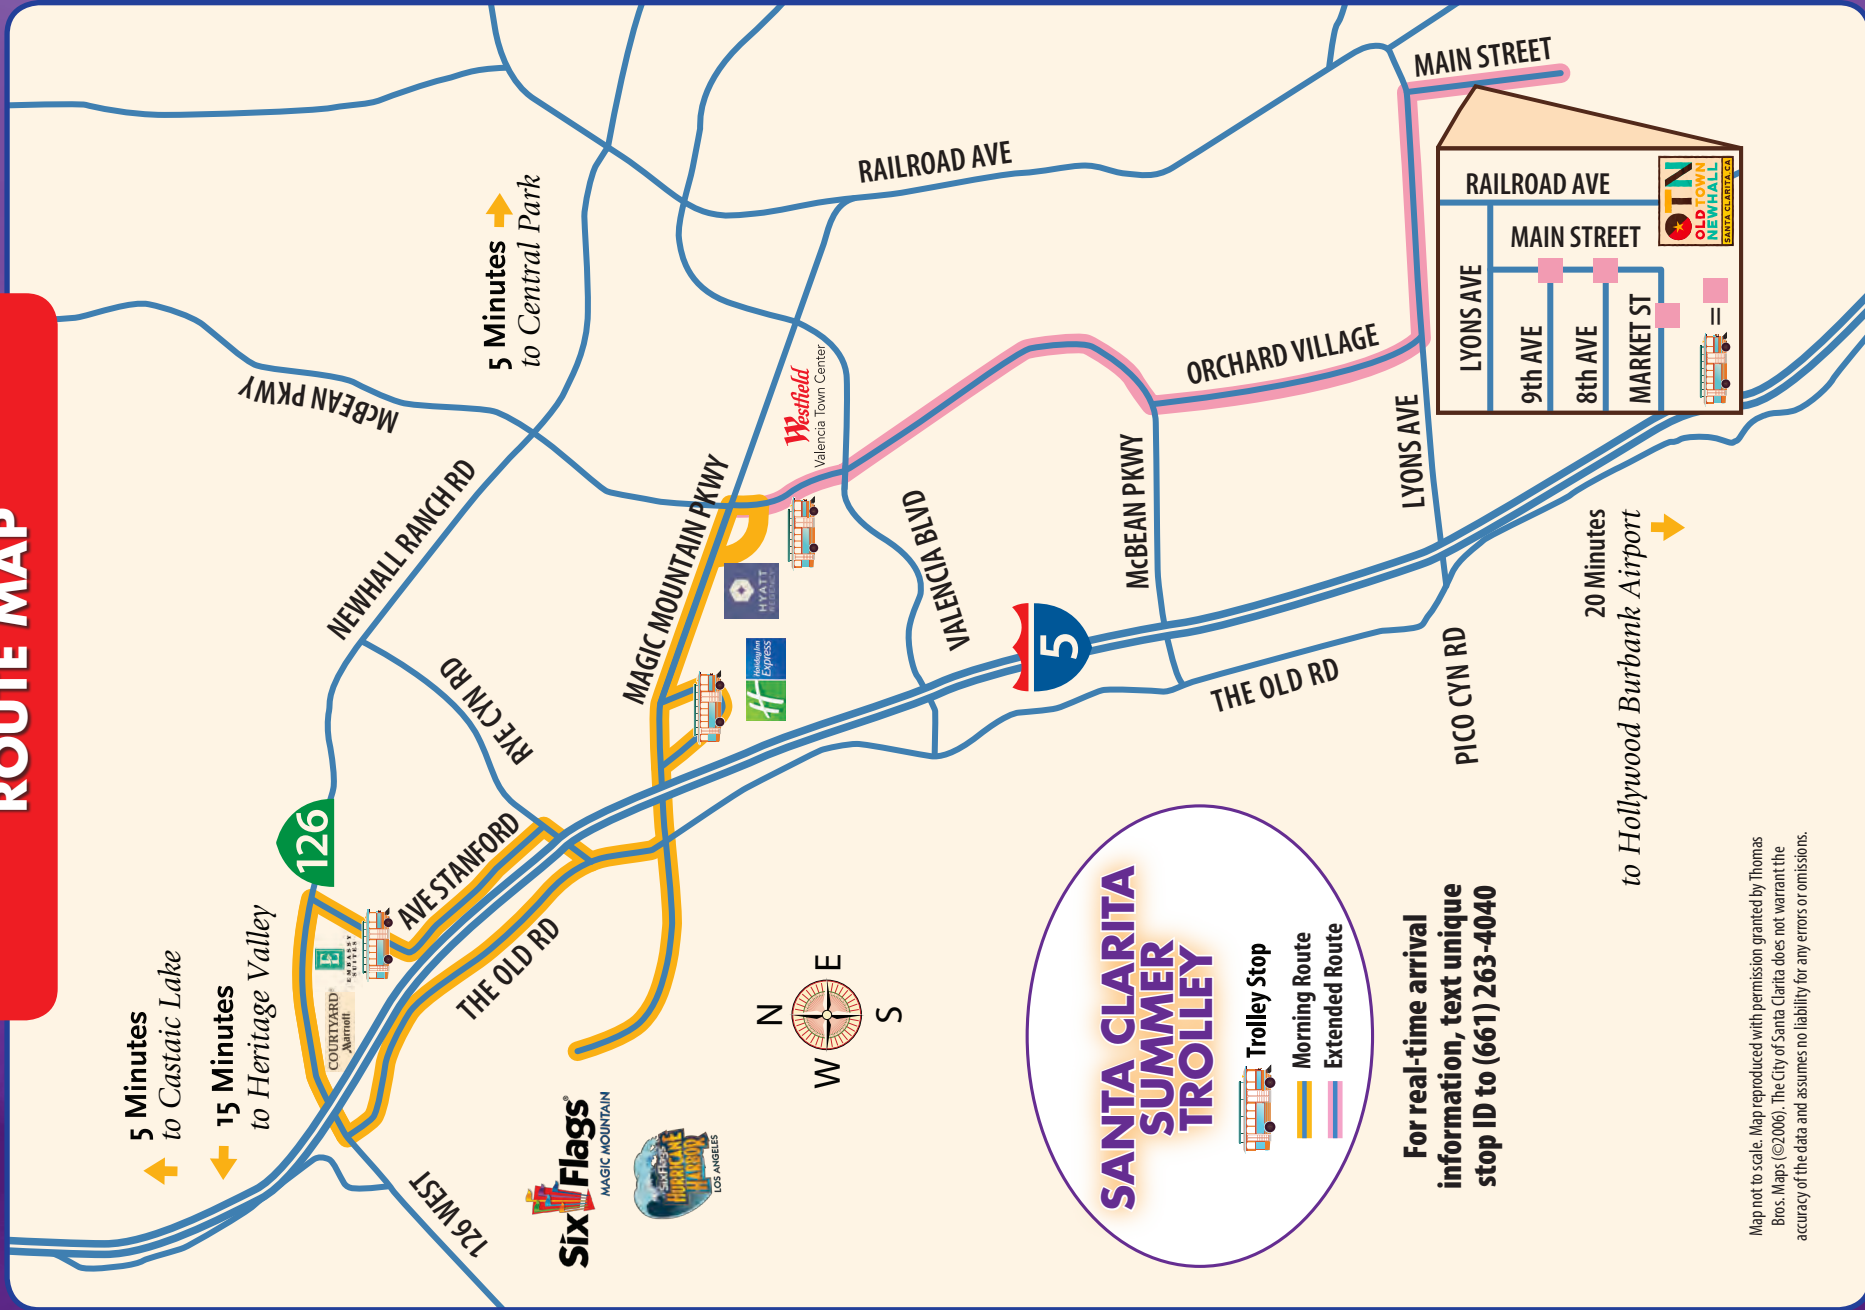

ROUTE MAP

**SANTA CLARITA
SUMMER
TROLLEY**

Trolley Stop

Morning Route

Extended Route

For real-time arrival information, text unique stop ID to (661) 263-4040

Map not to scale. Map reproduced with permission granted by Thomas Bros. Maps (©2006). The City of Santa Clarita does not warrant the accuracy of the data and assumes no liability for any errors or omissions.

WELCOME ABOARD

VISIT *Santa Clarita*
GATEWAY TO L.A.

SUMMER TROLLEY

**Destination
Six Flags and Nightlife**

**Hop on the Summer Trolley
for a FREE Ride with service to:**

1. **DAILY SERVICE**
2. Six Flags Magic Mountain
   - Hurricane Harbor
   - Westfield Valencia Town Center
3. **EXPANDED EVENING SERVICE**
4. *Thursday thru Sunday*
5. Old Town Newhall Nightlife